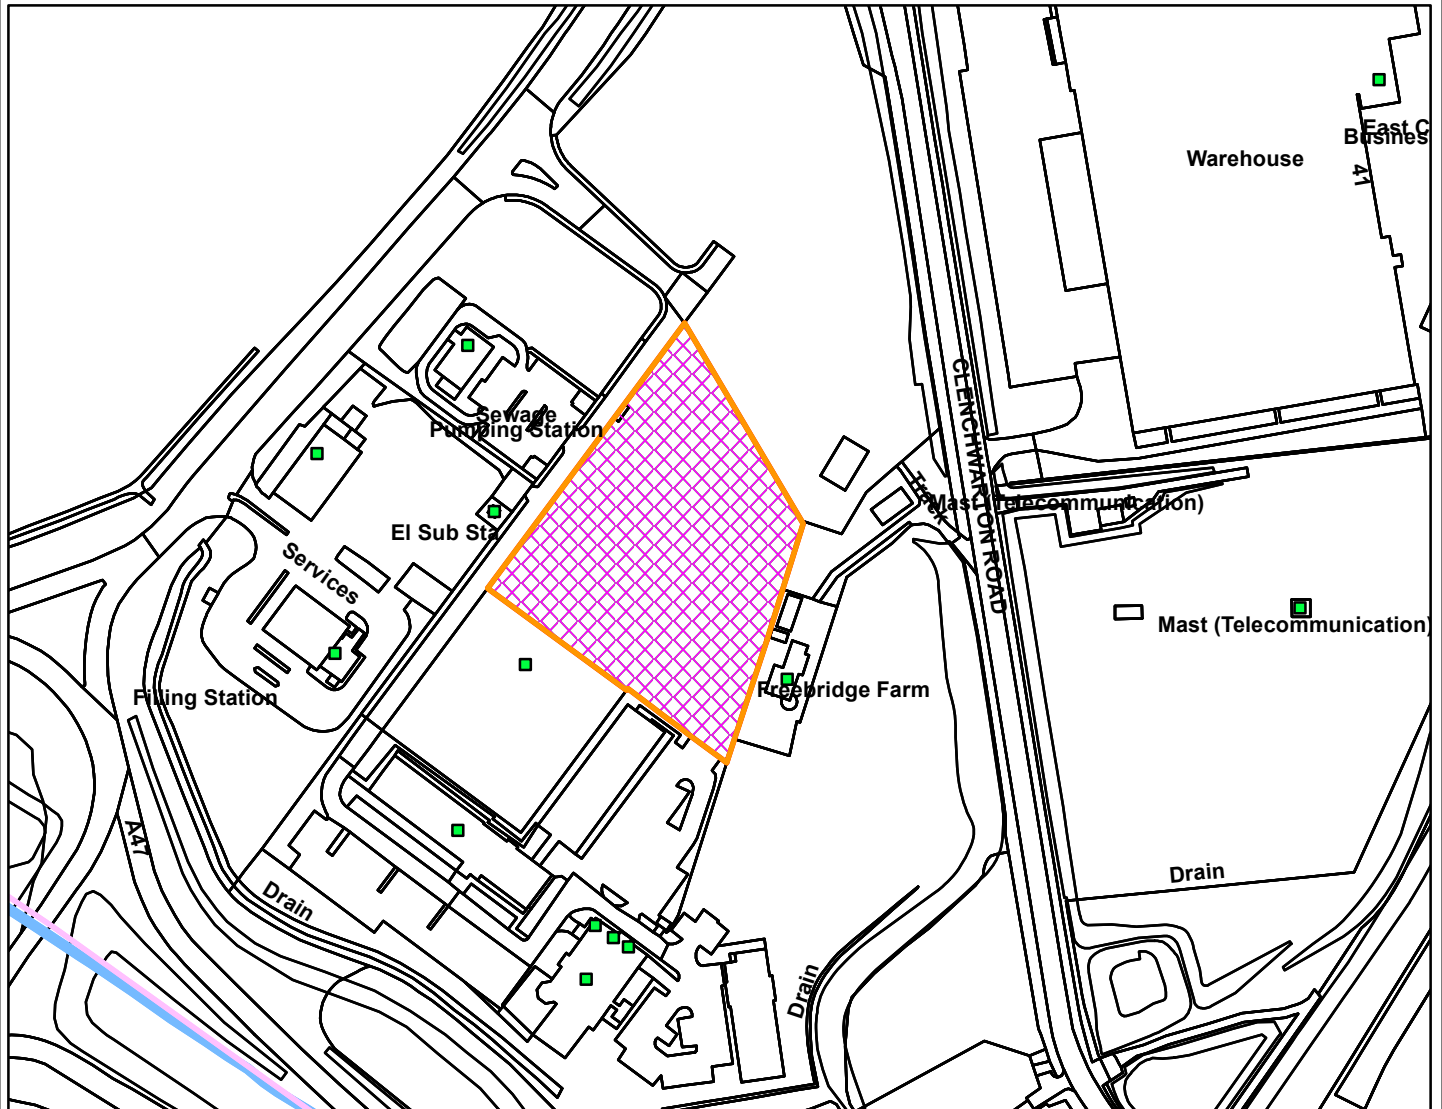

23/02195/F

Borough Council of
King's Lynn &
West Norfolk

Land At Freebridge Farm Clenchwarton Road West Lynn PE34 3LP

Legend

[Empty legend box]

Scale: 1:2,500

Reproduced from the Ordnance Survey map with permission of the Controller of His Majesty's Stationery Office © Crown Copyright 2023.

Unauthorised reproduction infringes Crown Copyright and may lead to prosecution or civil proceedings.

Organisation	BCKLWN
Department	Department
Comments	Not Set
Date	21/05/2024
MSA Number	0100024314